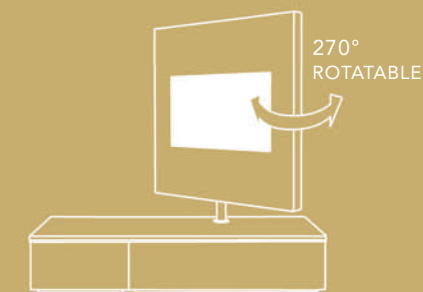

Introduce a new dimension to your TV experience with the largest rotatable MIRROR IMAGE® TV.

The ULTIMATE ROTATION™ LINE invites you to get your latest news and entertainment in the most dramatic, elegant, and now comfortable way. Feel comfortable wherever you are – just direct this versatile complete TV system your way – and prepare to be amazed.

Front and back, the ULTIMATE ROTATION™ LINE is an elegant complete TV system with harmonious balance of beauty and technology. The ultimate 270 degrees rotation, the slick glass surfaces of the front and back panels, and the **ad notam**® LCD Active Matrix, are all combined to offer you the best picture quality from any angle in your space in the most stylish way possible. Whether you choose MAGIC MIRROR®, black, or white glass, the ULTIMATE ROTATION™ LINE is sure to turn heads, as well as itself.

The ULTIMATE ROTATION™ LINE also offers a perfect fusion of high-end TV technology and functional furniture design. Whether it is DVD, Cable, or Satellite, this perfect entertainment unit will easily connect to the source and display it picture perfect – all with no visible cables or devices, and even your accessories can be stored in the chic base unit. The stylish wood and chrome base unit, which mesmerizingly balances the mirror TV panel, is offered in a variety of finishes and sizes – tailored to your needs.