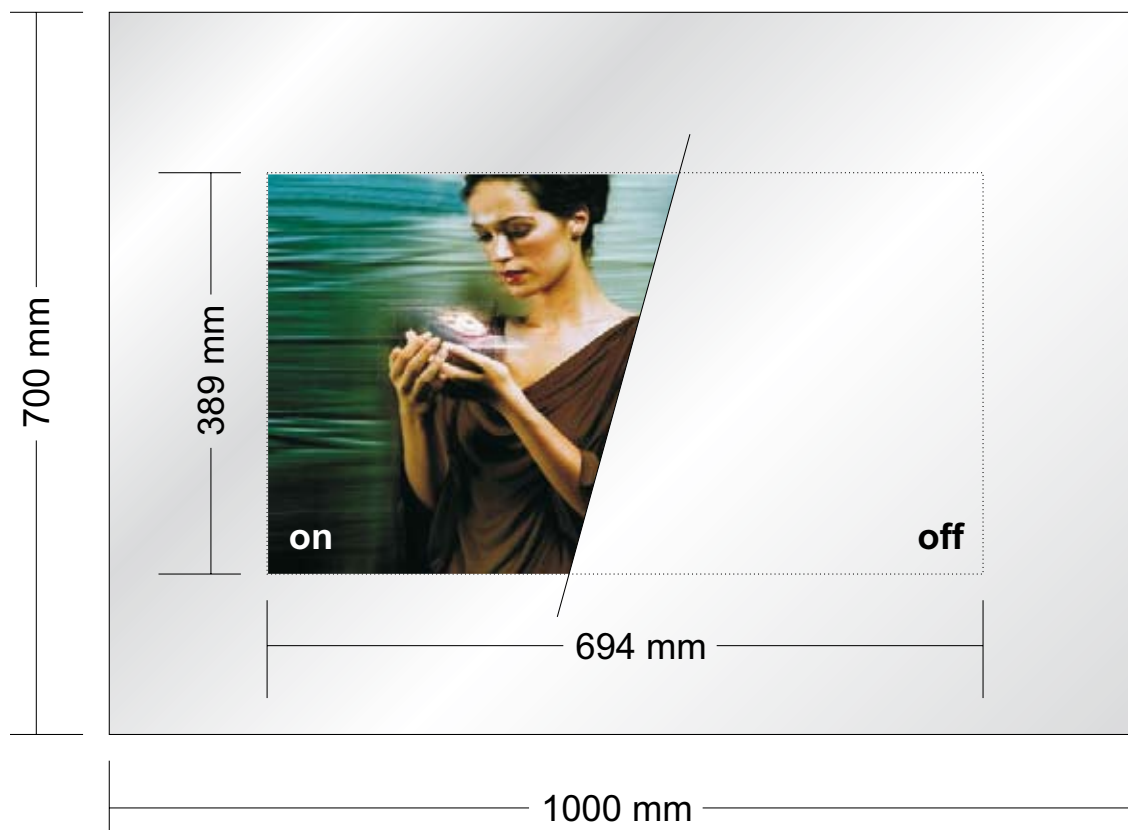

MIRROR IMAGE®

NEW LIVING™

Art.No.: NL-CM32

NEW LIVING™ 32"

front view / Frontansicht